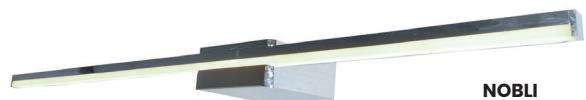

NOBLI
Wall lamp
WL16015
1xLED 12 W 1200LM, 3000K
L 800 W 85 H 35

NOBLI
Wall lamp
WL16016
1xLED 12 W 1200LM, 3000K
L 600 W 75 H 35