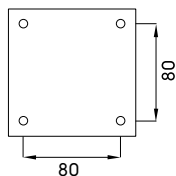

SYMMETRY LED

8180

THIS PRODUCT CONTAINS A LIGHT SOURCE OF ENERGY EFFICIENCY CLASS: E (8180)

1

2

3

4

5