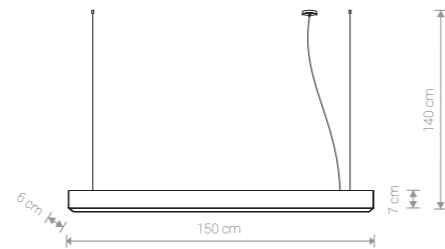

OFFICE LED

aluminium / aluminium / алюминия

9358 ○ WH 9360 ● GR

OFFICE LED

aluminium / aluminium / алюминия

9355 ○ WH 9356 ● GR

**CertaFlux LED Strip and CertaDrive
made by PHILIPS inside**

**LIFETIME min 50 000 h
5 YEARS WARRANTY**

HALL LED

aluminium / aluminium / алюминия

9466 ○ WH 9357 ● GR

NAME	SIZE	INPUT POWER	COLOUR TEMP.	LUMINOUS FLUX	LUMINAIRE EFFICIENCY	COLOUR RENDERING INDEX (CRI ≥)	INPUT	LIFETIME
HALL LED	150 cm	43W	4000K	5200 lm	120 lm/W	80	~230V, 50Hz	50 000 h
OFFICE LED	150 cm	43W	4000K	4800 lm	110 lm/W	80	~230V, 50Hz	50 000 h