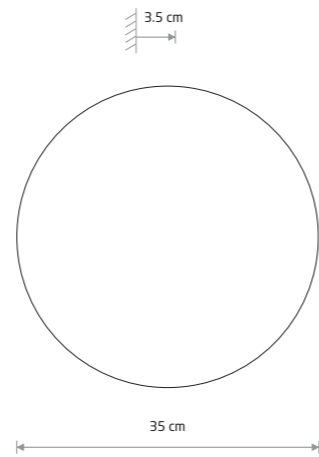

RING WOOD LED M
10281

RING WOOD LED L
plywood, painted steel

10282

RING WOOD LED S
plywood, painted steel

10280

RING WOOD LED M
plywood, painted steel

10281

RING WOOD LED M
10281

RING WOOD LED S
10280

Item No.	Power	Colour temp.	Luminous flux	Colour Rendering Index (CRI)	Input	Safety type	Power factor	Ingress protection	Lifetime
10280	7W LED	3000K	60 lm	>90	~220-230 V, 50/60 Hz	⊕	>0.5	IP20	30000h
10281	10W LED	3000K	130 lm	>90	~220-230 V, 50/60 Hz	⊕	>0.5	IP20	30000h
10282	13W LED	3000K	160 lm	>90	~220-230 V, 50/60 Hz	⊕	>0.5	IP20	30000h