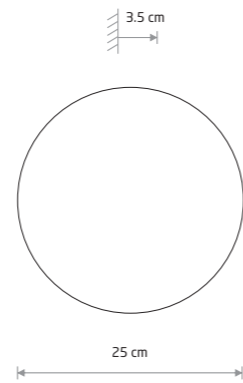

RING WOOD LED M
plywood, painted steel

10281