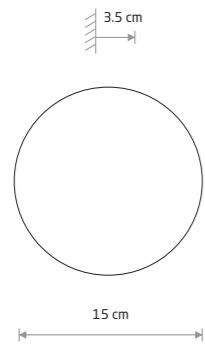

RING WOOD LED S
plywood, painted steel

10280