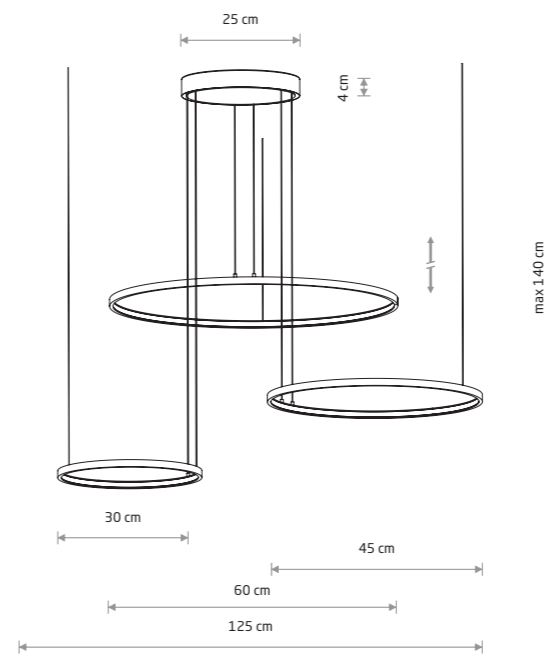

CIRCOLO LED
10817

CIRCOLO LED
10814

CIRCOLO LED
10867

CIRCOLO LED
painted aluminum, painted steel, plastic PC

■ 10814 3000K ■ 10864 4000K

CIRCOLO LED
painted aluminum, painted steel, plastic PC

■ 10817 3000K ■ 10867 4000K

Item No.	Power	Colour temp.	Luminous flux	Beam angle	Colour Rendering Index (CRI)	Input	Safety type	Power factor	Ingress protection	Lifetime
10814	35W LED	3000K	1200 lm	70°	>90	~220-230 V, 50/60 Hz	⊕	>0.5	IP20	30000h
10864	35W LED	4000K	1300 lm	70°	>90	~220-230 V, 50/60 Hz	⊕	>0.5	IP20	30000h

Item No.	Power	Colour temp.	Luminous flux	Beam angle	Colour Rendering Index (CRI)	Input	Safety type	Power factor	Ingress protection	Lifetime
10817	45W LED	3000K	1600 lm	70°	>90	~220-230 V, 50/60 Hz	⊕	>0.5	IP20	30000h
10867	45W LED	4000K	1800 lm	70°	>90	~220-230 V, 50/60 Hz	⊕	>0.5	IP20	30000h