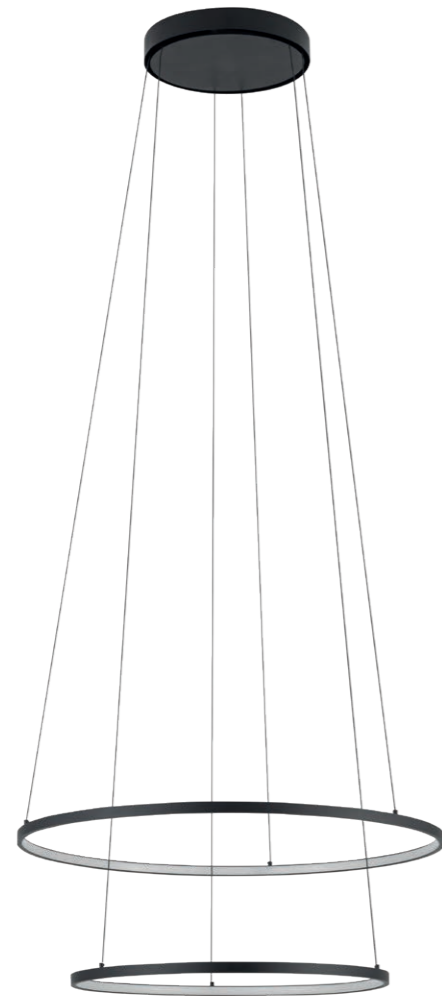

CIRCOLO LED
10817

CIRCOLO LED
10814

CIRCOLO LED
10867

CIRCOLO LED
painted aluminum, painted steel, plastic PC

■ 10814 3000K ■ 10864 4000K

CIRCOLO LED
painted aluminum, painted steel, plastic PC

■ 10817 3000K ■ 10867 4000K

Item No.	Power	Colour temp.	Luminous flux	Beam angle	Colour Rendering Index (CRI)	Input	Safety type	Power factor	Ingress protection	Lifetime
10814	35W LED	3000K	1200 lm	70°	>90	~220-230 V, 50/60 Hz	⊕	>0.5	IP20	30000h
10864	35W LED	4000K	1300 lm	70°	>90	~220-230 V, 50/60 Hz	⊕	>0.5	IP20	30000h

Item No.	Power	Colour temp.	Luminous flux	Beam angle	Colour Rendering Index (CRI)	Input	Safety type	Power factor	Ingress protection	Lifetime
10817	45W LED	3000K	1600 lm	70°	>90	~220-230 V, 50/60 Hz	⊕	>0.5	IP20	30000h
10867	45W LED	4000K	1800 lm	70°	>90	~220-230 V, 50/60 Hz	⊕	>0.5	IP20	30000h