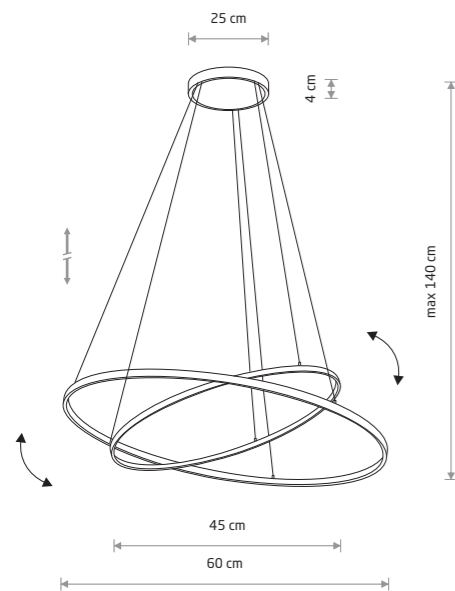

CIRCOLO LED
10817

CIRCOLO LED
10814

CIRCOLO LED
10867

CIRCOLO LED
painted aluminum, painted steel, plastic PC

■ 10814 3000K ■ 10864 4000K

CIRCOLO LED
painted aluminum, painted steel, plastic PC

■ 10817 3000K ■ 10867 4000K

Item No.	Power	Colour temp.	Luminous flux	Beam angle	Colour Rendering Index (CRI)	Input	Safety type	Power factor	Ingress protection	Lifetime
10814	35W LED	3000K	1200 lm	70°	>90	~220-230 V, 50/60 Hz	⊕	>0.5	IP20	30000h
10864	35W LED	4000K	1300 lm	70°	>90	~220-230 V, 50/60 Hz	⊕	>0.5	IP20	30000h

Item No.	Power	Colour temp.	Luminous flux	Beam angle	Colour Rendering Index (CRI)	Input	Safety type	Power factor	Ingress protection	Lifetime
10817	45W LED	3000K	1600 lm	70°	>90	~220-230 V, 50/60 Hz	⊕	>0.5	IP20	30000h
10867	45W LED	4000K	1800 lm	70°	>90	~220-230 V, 50/60 Hz	⊕	>0.5	IP20	30000h