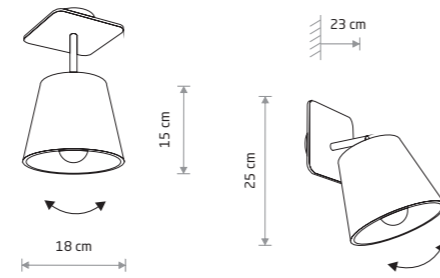

AWINION 9718

**AWINION**

fabric, plywood, painted steel

■ 9718

☐ 1xE27, max 10W only LED

**COBA ANTIQUE**

plywood, painted steel

■ 9042