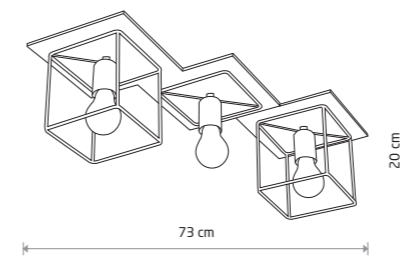

☐ 1xE27, max 25W only LED

COBA ANTIQUE 9042

AWINION 9717

**AWINION**

fabric, plywood, painted steel

■ 9717

☐ 3xE27, max 10W only LED

**COBA ANTIQUE**