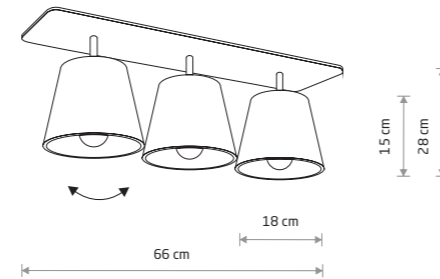

AWINION

fabric, plywood, painted steel

■ 9717

☐ 3xE27, max 10W only LED