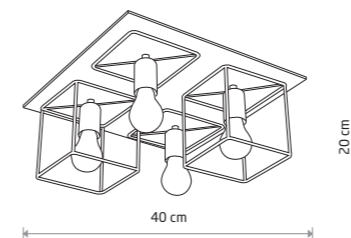

COBA ANTIQUE

plywood, painted steel

■ 9044

☐ 4xE27, max 25W only LED