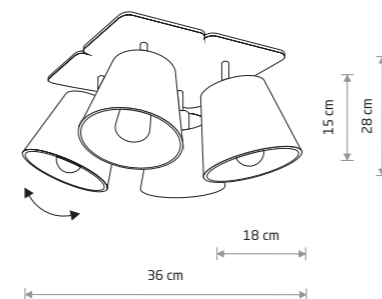

plywood, painted steel

■ 9043

☐ 3xE27, max 25W only LED

COBA ANTIQUE 9043

AWINION 9716

**AWINION**

fabric, plywood, painted steel

■ 9716