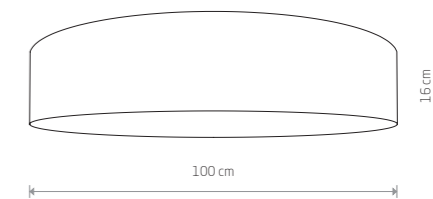

CROCO 8948

CROCO 8956

CROCO 8961

**CROCO**  
velvet, plastic, painted steel

- 8948
- ☐ 3xE27, max 25W only LED

**CROCO**  
velvet, plastic, painted steel

- 8956
- ☐ 4xE27, max 25W only LED

**CROCO**  
velvet, plastic, painted steel

- 8961
- ☐ 9xE27, max 25W only LED

WHITE P004 RAL 9003 ■ GRAY T030