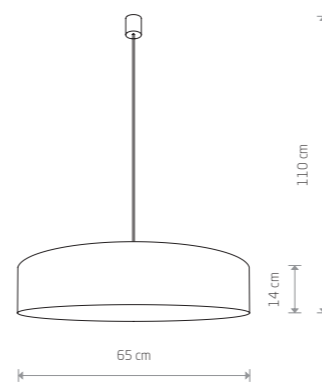

CROCO 8948

CROCO 8956

CROCO 8961

**CROCO**  
velvet, plastic, painted steel

- 8948
- ☐ 3xE27, max 25W only LED

**CROCO**  
velvet, plastic, painted steel

- 8956
- ☐ 4xE27, max 25W only LED

**CROCO**  
velvet, plastic, painted steel

- 8961
- ☐ 9xE27, max 25W only LED

WHITE P004 RAL 9003 ■ GRAY T030