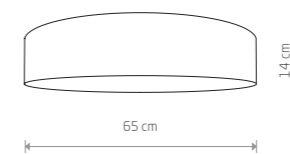

CROCO 8948

CROCO 8956

CROCO 8961

**CROCO**  
velvet, plastic, painted steel

- 8948
- ☐ 3xE27, max 25W only LED

**CROCO**  
velvet, plastic, painted steel

- 8956
- ☐ 4xE27, max 25W only LED

**CROCO**  
velvet, plastic, painted steel

- 8961
- ☐ 9xE27, max 25W only LED

WHITE P004 RAL 9003 ■ GRAY T030